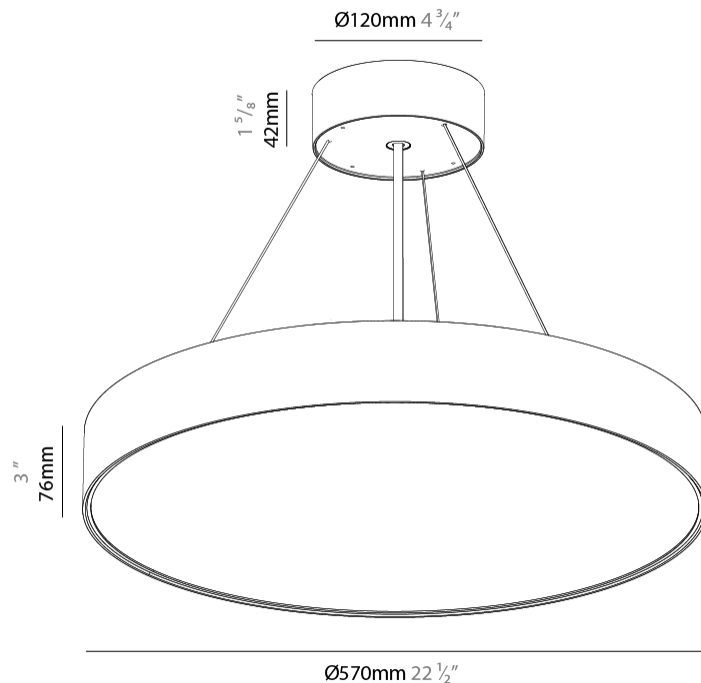

GENERAL

Series: Sign EVO
Partner: Prolicht
Division: Architectural
Installation: Suspension
Product Type: Pendant
Mounting Location: Ceiling
Light Distribution: Direct

PHYSICAL

Shape: Round
Diameter (mm): 570
Diameter (in): 22 7/16
Height (mm): 82
Height (in): 3 1/4
Weight (kg): 6.5
Diffuser: PMMA - Opal / Microprism / Clear Microprism
Fixture Finish: SSR / BKV / CWI / CRY / HAB / UFT / ITA / RUA / FTG / MYG / LOD / PUS / FRO / FUP / KIA / POP / BLS / SPG / MEY / GOH / CHC / COM / ABZ / JAG / OBR / MOS / ROR
Fixture Material: PMMA / Extruded Aluminum / Steel
Cable Details: 2000mm or 6000mm Transparent Cable

ELECTRICAL

Lamp Type: LED (Zhaga Standard)
Input Wattage (W): 52.6
Total Output Wattage (W): 45.7
Dimming: Tri-Mode (Non-Dimming and Phase Dimming (120Vac only) and 0-10V Dimming)
Driver Included: Yes
Driver Location: Integrated
Driver Type: Constant Current - Universal
Driver Class: Class 2
Input Voltage (V): 120
Constant Current (mA): 350mA
Upon Request: DALI Dimming / MATTER Dimming

LED

Color Temperature (°K): 2700 / 3000 / 3500 / 4000
Max. Delivered Lumen (lm): Max 8256
Nominal Lumen (lm): Mxa 9408
CRI: >90 CRI
Lamp Life (hrs): 50000

OPTICAL

RATINGS AND CERTIFICATIONS

Certified By: Certified for North American Standards
IP rating: IP40

PROJECT
TYPE
SPECIFIER
QUANTITY
DATE