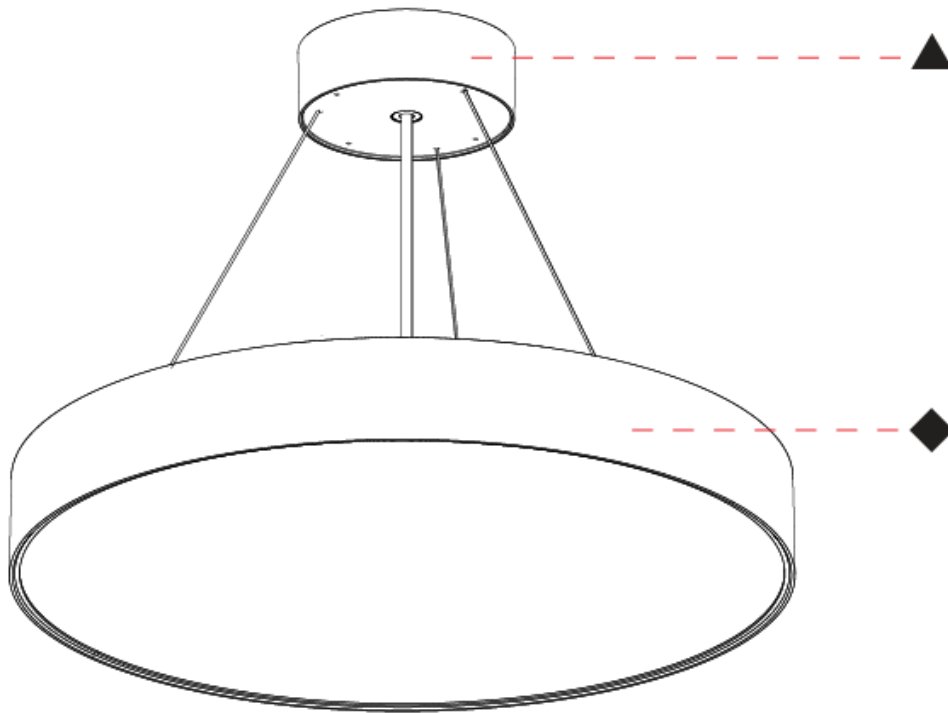

SIGN EVO SUSPENSION

A3001100-

PROJECT	_____
TYPE	_____
SPECIFIER	_____
QUANTITY	_____
DATE	_____

A